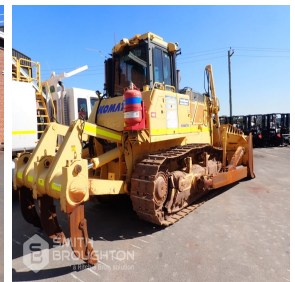

## Komatsu D85EX1-18 Crawler Tractor (Dozer)

Consignment 241952/1

SALE #3038

Unreserved

Mitchell Smith [0438 969 730](tel:0438 969 730)

**Sale Starts** 9:00am on 6th August 2026  
**Sale Ends** 12:00pm on 13th August 2026  
**Item location** 21 Military Road, Midland, WA 6056

### Item Description

**Features** A/C cab, ROPS, UHF radio & fire suppression  
**Engine No.** Unknown  
**Reg. No.** Unlicensed  
**Fuel type** Diesel

**VIN** KMT0D128PHA023214  
**Engine Type** 6 Cylinder  
**Showing** 8784 Hrs  
**Condition** Used