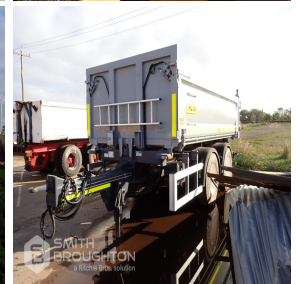

Item Description

Features	Hydraulics, Leaf Spring suspension & 10 stud steel rims	VIN	U59VSP180J1VS3026
Reg. No.	1TUZ304	Reg. Exp.	10/08/26
Fuel type	Towed	Tare	6340
GVM	16500	Front tyres	295/80R22.5
Condition	Used		