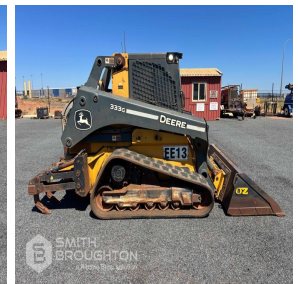

2022 John Deere 333G Compact Track Loader

Consignment 241808/1

SALE #7017

Ryan Hewson [0438 115 863](tel:0438 115 863)

Sale Starts 9:00am on 17th June 2026
Sale Ends 12:00pm on 24th June 2026
Item location 9 Loreto Cct, Port Hedland, WA 6721

Item Description

Features A/C cab, reverse camera, UHF radio, E-stops, isolator, auxiliary hydraulics, quick coupler & OZ GP bucket

Engine No. Unknown
Reg. No. Unlicensed
Fuel type Diesel
Condition Used

VIN 1T0333GMKNF423775

Engine Type 96HP Yanmah
Showing 1689 Hrs
Front tyres Tracks

GOODS & SERVICES TAX:
Purchase price and buyer's premium is GST inclusive.

21 Military Road
Midland, WA 6056
Phone: +61 8 9374 9222