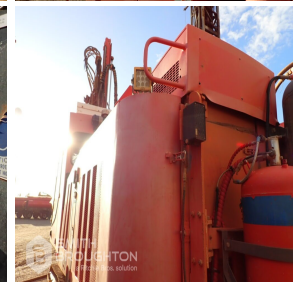

Item Description

Features	A/C cab, fire suppression, E-stops, isolator, hydraulic rod changer, tracked undercarriage, triple grouser 310MM pads	VIN	108T123071
Engine No.	Unknown	Engine Type	6 Cylinder Caterpillar
Reg. No.	Unlicensed	Note	Battery isolator damaged
Fuel type	Diesel	Tare	19800
Condition	Used		