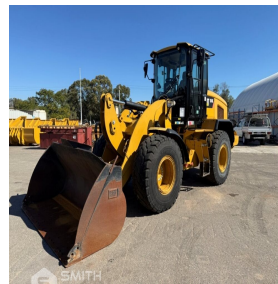

## 2017 Caterpillar 924K Wheel Loader

Consignment 241686/1

SALE #3037

Unreserved

Mitchell Smith [0438 969 730](tel:0438 969 730)

**Sale Starts** 9:00am on 11th June 2026  
**Sale Ends** 12:00pm on 18th June 2026  
**Item location** 21 Military Road, Midland, WA 6056

### Item Description

<b>Features</b>	A/C cab, ROPS, reverse camera, E-stops, isolator, handrails, road fenders & GP bucket	<b>VIN</b>	AT0924KASNZ00650
<b>Engine No.</b>	Unknown	<b>Engine Type</b>	6 Cylinder
<b>Reg. No.</b>	Unlicensed	<b>Showing</b>	6132 Hrs
<b>Fuel type</b>	Diesel	<b>Front tyres</b>	205/R25
<b>Condition</b>	Used		