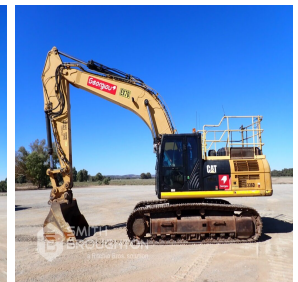

## 2014 Caterpillar 336D2L Hydraulic Excavator

**Consignment 241652/1**
**SALE #3037 - LOT #30**
**Unreserved**

 Steven Sakich [0497 712 155](tel:0497712155)

<b>Sale Starts</b>	9:00am on 11th June 2026
<b>Sale Ends</b>	12:00pm on 18th June 2026
<b>Item location</b>	3363 Great Northern Hwy, Muchea, WA 6501

### Item Description

<b>Features</b>	A/C cab, ROPS, UHF radio, reverse camera, VIN automatic lubrication, E-stops, isolator, auxiliary hydraulics, Trimble GCS GPS ready, quick coupler & Batter bucket 2000W (BU70)	<b>FAR00262</b>	
<b>Engine No.</b>	TXD06269	<b>Engine Type</b>	6 Cylinder C9
<b>Reg. No.</b>	Unlicensed	<b>Showing</b>	12747 Hrs
<b>Fuel type</b>	Diesel	<b>Condition</b>	Used