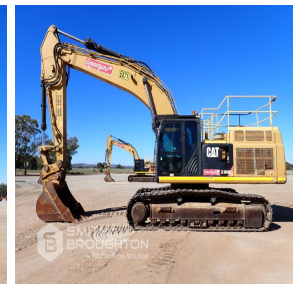

## 2014 Caterpillar 349DL2 Hydraulic Excavator

Consignment 241651/1

SALE #3037

Unreserved

Steven Sakich [0497 712 155](tel:0497712155)

**Sale Starts** 9:00am on 11th June 2026  
**Sale Ends** 12:00pm on 18th June 2026  
**Item location** 3363 Great Northern Hwy, Muchea, WA 6501

### Item Description

<b>Features</b>	A/C cab, ROPS, E-stops, isolator, auxiliary hydraulics, loadrite ready, Trimble GCS GPS ready, & GP bucket 1400W (BU148)	<b>VIN</b>	WTD00215
<b>Engine No.</b>	TXF04278	<b>Engine Type</b>	6 Cylinder C13
<b>Reg. No.</b>	Unlicensed	<b>Showing</b>	15,716 Kms
<b>Note</b>	U/C links and sprockets 120% worn	<b>Fuel type</b>	Diesel
<b>Condition</b>	Used		