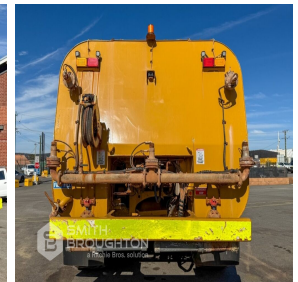

2006 Caterpillar 740 6X6 Articulated Water Cart

Consignment 241609/1

SALE #3037 - LOT #5

Unreserved

Steven Sakich [0497 712 155](tel:0497712155)

Sale Starts 9:00am on 11th June 2026
Sale Ends 12:00pm on 18th June 2026
Item location 21 Military Road, Midland, WA 6056

Item Description

Features	A/C cab, ROPS, UHF radio, reverse camera, VIN automatic lubrication, Muirhead fire suppression, 24V jump start receptical, 3 X fan sprays, fast fill, dribble bar, handrails, water fast fill, battery isolator, Beacon cannon, LED lights, starter isolator, water pump, wheel chocks, roof mounted triangle, Tony's Eng water module (installed 2021)	VIN	CAT00740B1P01362
Engine Type Showing	6 Cylinder 5370 Hrs	Reg. No. Note	Unlicensed Showing 5370 hours Circa 22,000 hours Service Centre (steering, transmission, engine, hydraulic) SOS History is available
Fuel type Rear tyres	Diesel 29.5/R25	Front tyres Condition	29.5/R25 Used