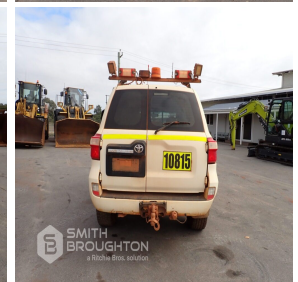

2019 Toyota Landcruiser VDJ200R 4X4 Wagon

Consignment 241538/1
SALE #4095
Unreserved

 Michael Coventry [0487 495 896](tel:0487495896)
Item location 21 Military Road, Midland, WA 6056

Item Description

Features	Automatic transmission, reverse camera, bluetooth, isolator, bull bar, pintle hitch & suspension upgrade	VIN	JTMGV09J804272588
Engine No.	1VD0466702	Engine Type	8 Cylinder Toyota
Reg. No.	Unlicensed	Showing	303,003 Kms
Note	Multiple panel damage, battery AUX ad bonnet struts removed, moderate corrosion	Fuel type	Diesel
GVM	3350	Front tyres	LT285/65R18
Rear tyres	LT285/65R18	Condition	Used