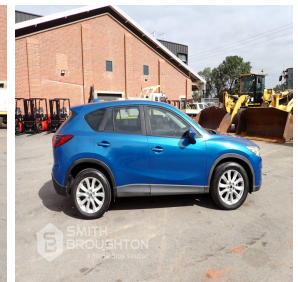

2012 Mazda CX5 AWD Wagon

Consignment 241533/1

SALE #4091

Unreserved

Ryan Hewson [0438 115 863](tel:0438 115 863)

Sale Starts 9:00am on 16th June 2026
Sale Ends 12:00pm on 23rd June 2026
Item location 21 Military Road, Midland, WA 6056

Item Description

Features	Automatic transmission, reverse camera, satnav & bluetooth	VIN	JM0KE102100118272
Engine No.	SH30224947	Engine Type	4 Cylinder Mazda
Reg. No.	MDG786C	Reg. Exp.	22/08/26
Showing	340,961 Kms	Note	TPMS light on dash, electrical fault, radio/climate controls dont turn off
Fuel type	Diesel	Tare	1590
Front tyres	235/55R19	Rear tyres	235/55R19
Condition	Used		