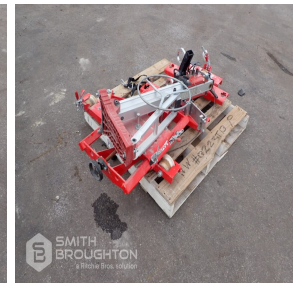

Pallet Comprising of MDR Rail Drilling Stand TE70

Consignment 13941/8

SALE #1191

Unreserved

Chris Rocci [0429 079 256](tel:0429 079 256)

Item location 21 Military Road, Midland, WA 6056

Item Description

Serial 0223T13 **Condition** Used