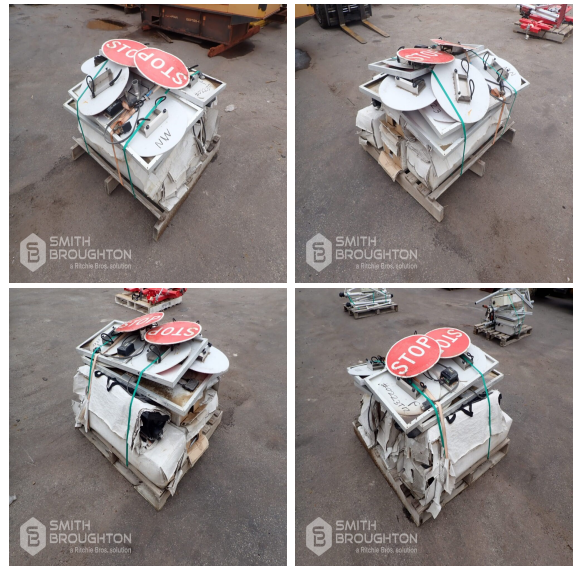

### Item Description

**Serial** 0223T12      **Condition** Used

GOODS & SERVICES TAX:  
Purchase price and buyer's premium is GST inclusive.

21 Military Road  
Midland, WA 6056  
**Phone:** +61 8 9374 9222