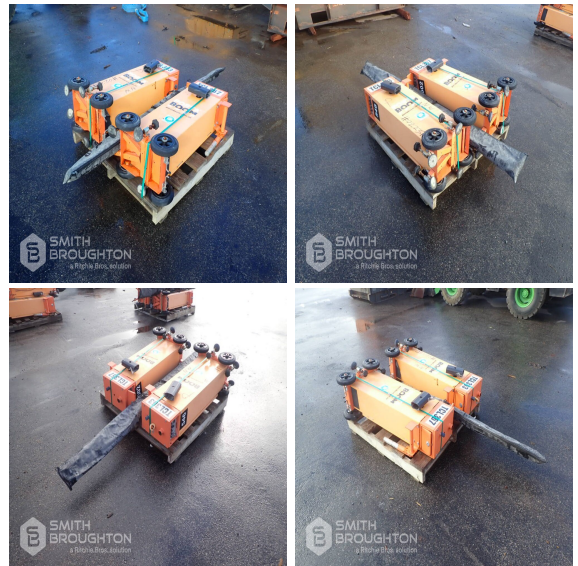

Pallet Comprising of 2 X Porta Booms

Consignment 13941/11

SALE #1191

Unreserved

Chris Rocci [0429 079 256](tel:0429 079 256)

Item location 21 Military Road, Midland, WA 6056

Item Description

Serial 0223T1 **Condition** Used