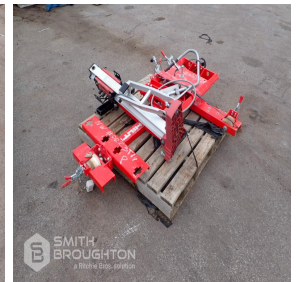

Pallet Comprising of MDR Rail Drilling Stand TE70

Consignment 13941/10

SALE #1191

Unreserved

Chris Rocci [0429 079 256](tel:0429 079 256)

Item location 21 Military Road, Midland, WA 6056

Item Description

Serial 0223T14 **Condition** Used