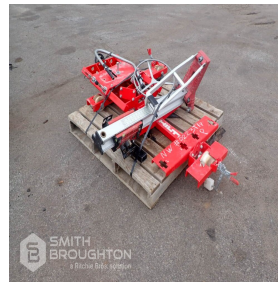

Pallet Comprising of MDR Rail Drilling Stand TE70

Consignment 13941/10

SALE #1191

Unreserved

Chris Rocci [0429 079 256](tel:0429 079 256)

Item location 21 Military Road, Midland, WA 6056

Item Description

Serial 0223T14 **Condition** Used