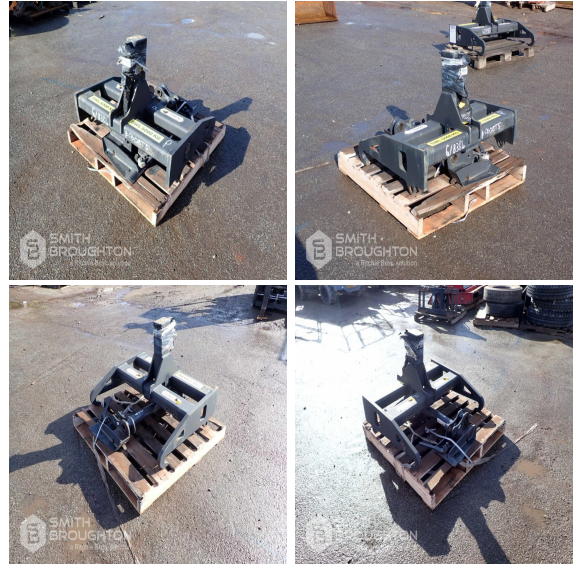

## Pallet Comprising of Himaac 5,000kg Tele ShortLifting Jib with 5T Hook

Consignment 13935/4

SALE #8029

Unreserved

Mitchell Smith [0438 969 730](tel:0438 969 730)

**Item location** 21 Military Road, Midland, WA 6056

### Item Description

<b>Features</b>	To suit JCB 540-170 Telehandler & quick coupler	<b>Serial</b>	6/8384/0608T5
<b>Condition</b>	Used		

GOODS & SERVICES TAX:  
Purchase price and buyer's premium is GST inclusive.