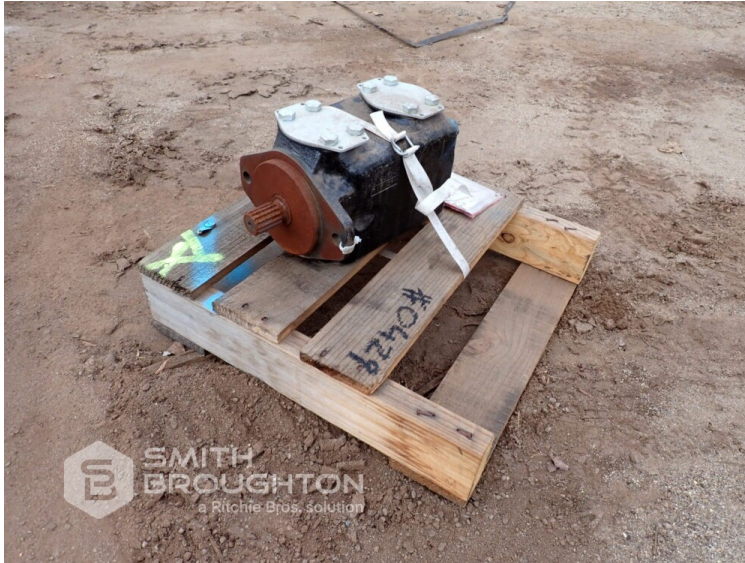

## Pallet Comprising Of Eaton Hydraulic Pump

Consignment 13834/1

SALE #1188

Unreserved

Steven Sakich [0497 712 155](tel:0497712155)

**Item location** 21 Military Road, Midland, WA 6056

### Item Description

**Serial** 0429J10

**Note**

This lot is sold as is incomplete and unserviceable with repairs required or for parts salvage value

**Condition** Parts

GOODS & SERVICES TAX:  
Purchase price and buyer's premium is GST inclusive.