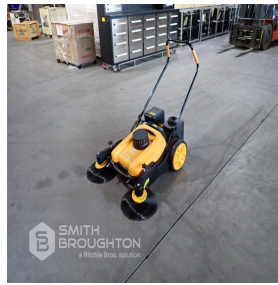

2021 Artred MS50W Manual Sweeper (Unused)

Consignment 13495/1

SALE #1188

Unreserved

Contact our office [08 9374 9222](tel:0893749222)

Item location 21 Military Road, Midland, WA 6056

Item Description

Features 980MM Sweeping path, dust filter, 70L Hopper, Electric Water Spray System with Charger